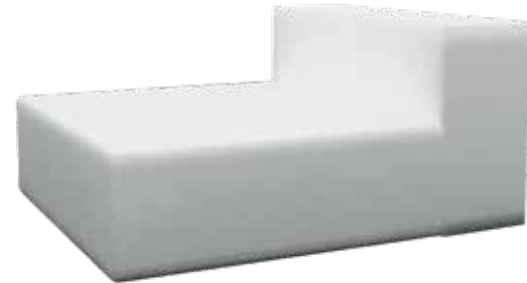

**Name:** Black Chic Two Seater  
**Size:** 1.35\*0.83\*0.75  
**Color:** Black

**Name:** White Chic Two Seater  
**Size:** 1.35\*0.83\*0.75  
**Color:** White

**Name:** White Chic Three Seater  
**Size:** 1.95\*0.83\*0.78  
**Color:** White

# SEATING

**Name:** Florence Single Seater  
**Size:** 83\*82\*85  
**Color:** White

**Name:** Florence Two Seater  
**Size:** 143\*82\*85  
**Color:** White

**Name:** Marvel One Seat  
**Size:** 104\*82\*70  
**Color:** White

**Name:** Marvel Two Seater  
**Size:** 160\*82\*70  
**Color:** White

**Name:** Florence Three Seater  
**Size:** 205\*82\*85  
**Color:** White

**Name:** Vip Lounge Single Seat  
**Size:** 110\*100\*57  
**Color:** White

**Name:** Marvel Three Seater  
**Size:** 225\*82\*70  
**Color:** White

**Name:** Vip Day Bed  
**Size:** 180\*100\*57  
**Color:** White

POSH EVENTS

SEATING

Name: Club sofa  
Size: 225 \* 86 \* 66  
color: Dark Brown Suede