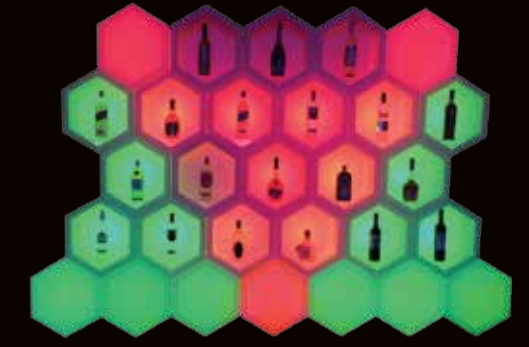

Name: Bar Bottle Display
Size: 50*25*43