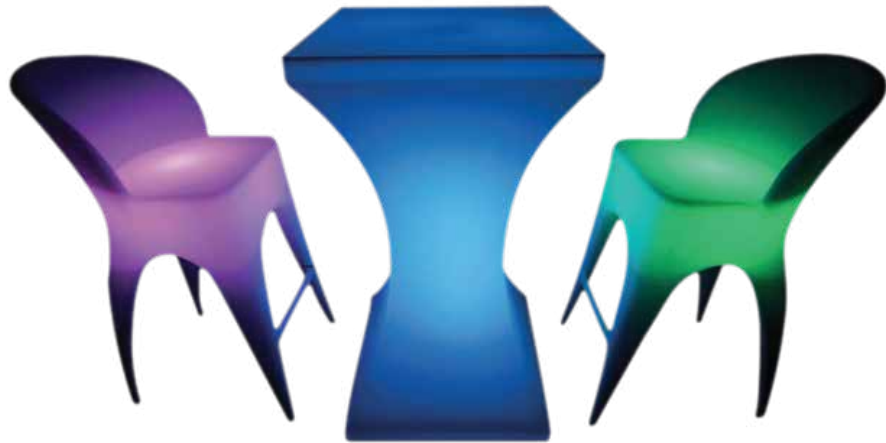

BAR STOOLS

CHAIRS

Name: Krome Bar Stool  
Size: 45 \* 45 \* 120

Name: White Bar Stool

Name: Banquet Chair With Black Cover

Name: Banquet Chair With White Cover

Name: LED Bar Stool

Name: White Meeting Chair