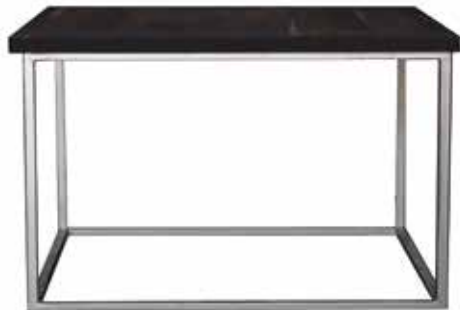

Name: Metal Base Dining Table
Size: 180 * 90 * 70
color: Wood Top - Metal Base