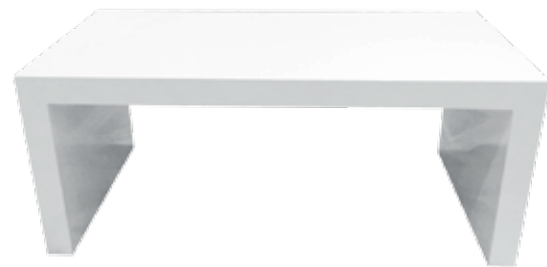

Name: Rectangle Table
Size: 120* 60 * 40
color: White