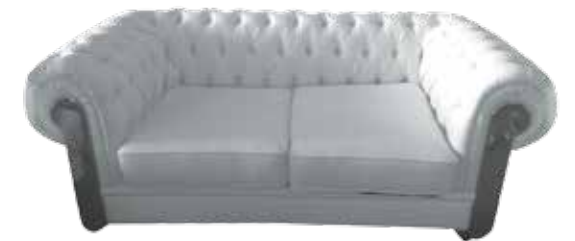

## SEATING

Seating

**Name:** Black Pearl Two Seater  
**Size:** 2.05\*1\*0.72  
**Color:** Black

**Name:** Black Pearl Three Seater  
**Size:** 2.48\*1\*0.72  
**Color:** Black

**Name:** Black Pearl L Shaped  
**Size:** 2.35\*88\*85  
**Color:** Black

**Name:** White Caviar Two Seater  
**Size:** 2.05\*1\*0.72  
**Color:** White

SEATING

**Name:** White Caviar Three Seater  
**Size:** 2.48\*1\*0.72  
**Color:** White

**Name:** White Caviar L Shaped  
**Size:** 2.35\*88\*85  
**Color:** White