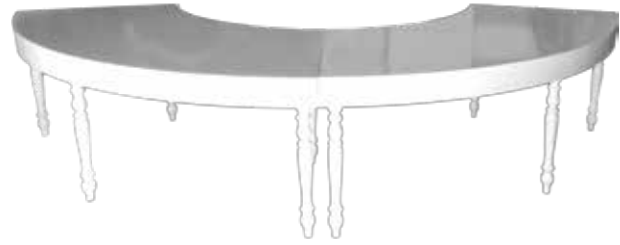

DINING TABLES

Name: Half Moon Dining Table
color: White